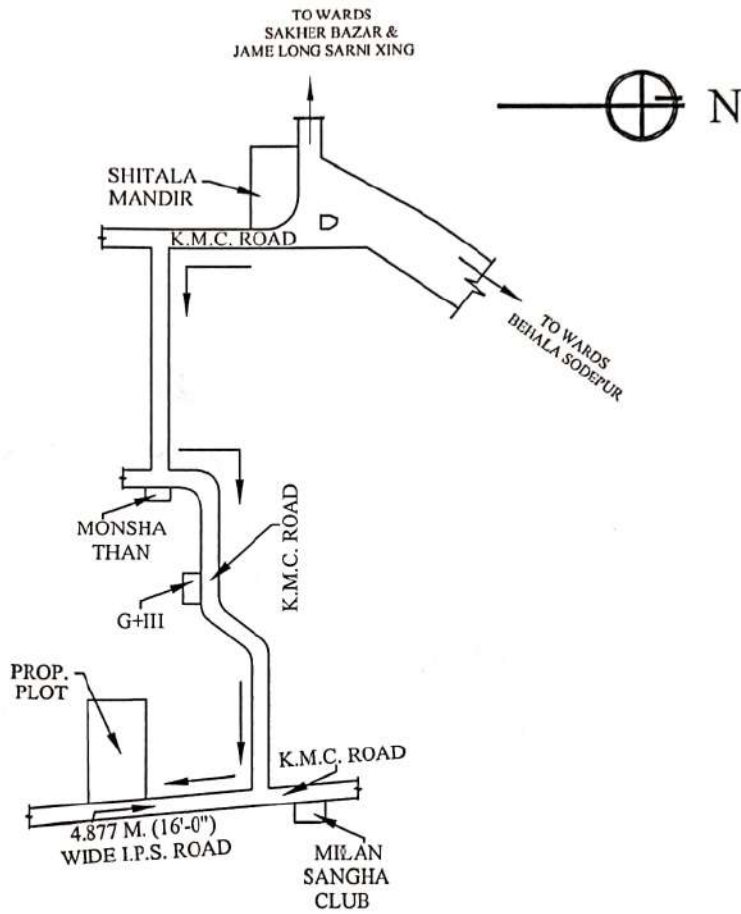

Premises no-668 vidya sagar sarani,PS-Haridevpur,PO-  
Barisha,Kolkata-700063

**LOCATION PLAN**

SCALE :- 1 : 4000

Co - ordinate in WGS 84 and site elevation (AMSL)

Reference points marked in the site plan of the proposal	Co - ordinate in WGS84		Site elevation (AMSL)
	Latitude	Longitude	
A"	22° 29' 38" N	88° 19' 40" E	10 Mts.

*Krishnendu Ray*  
**KRISHNENDU RAY**  
LBS OF K.M.C.  
LBS No.: 1085, CLASS-I